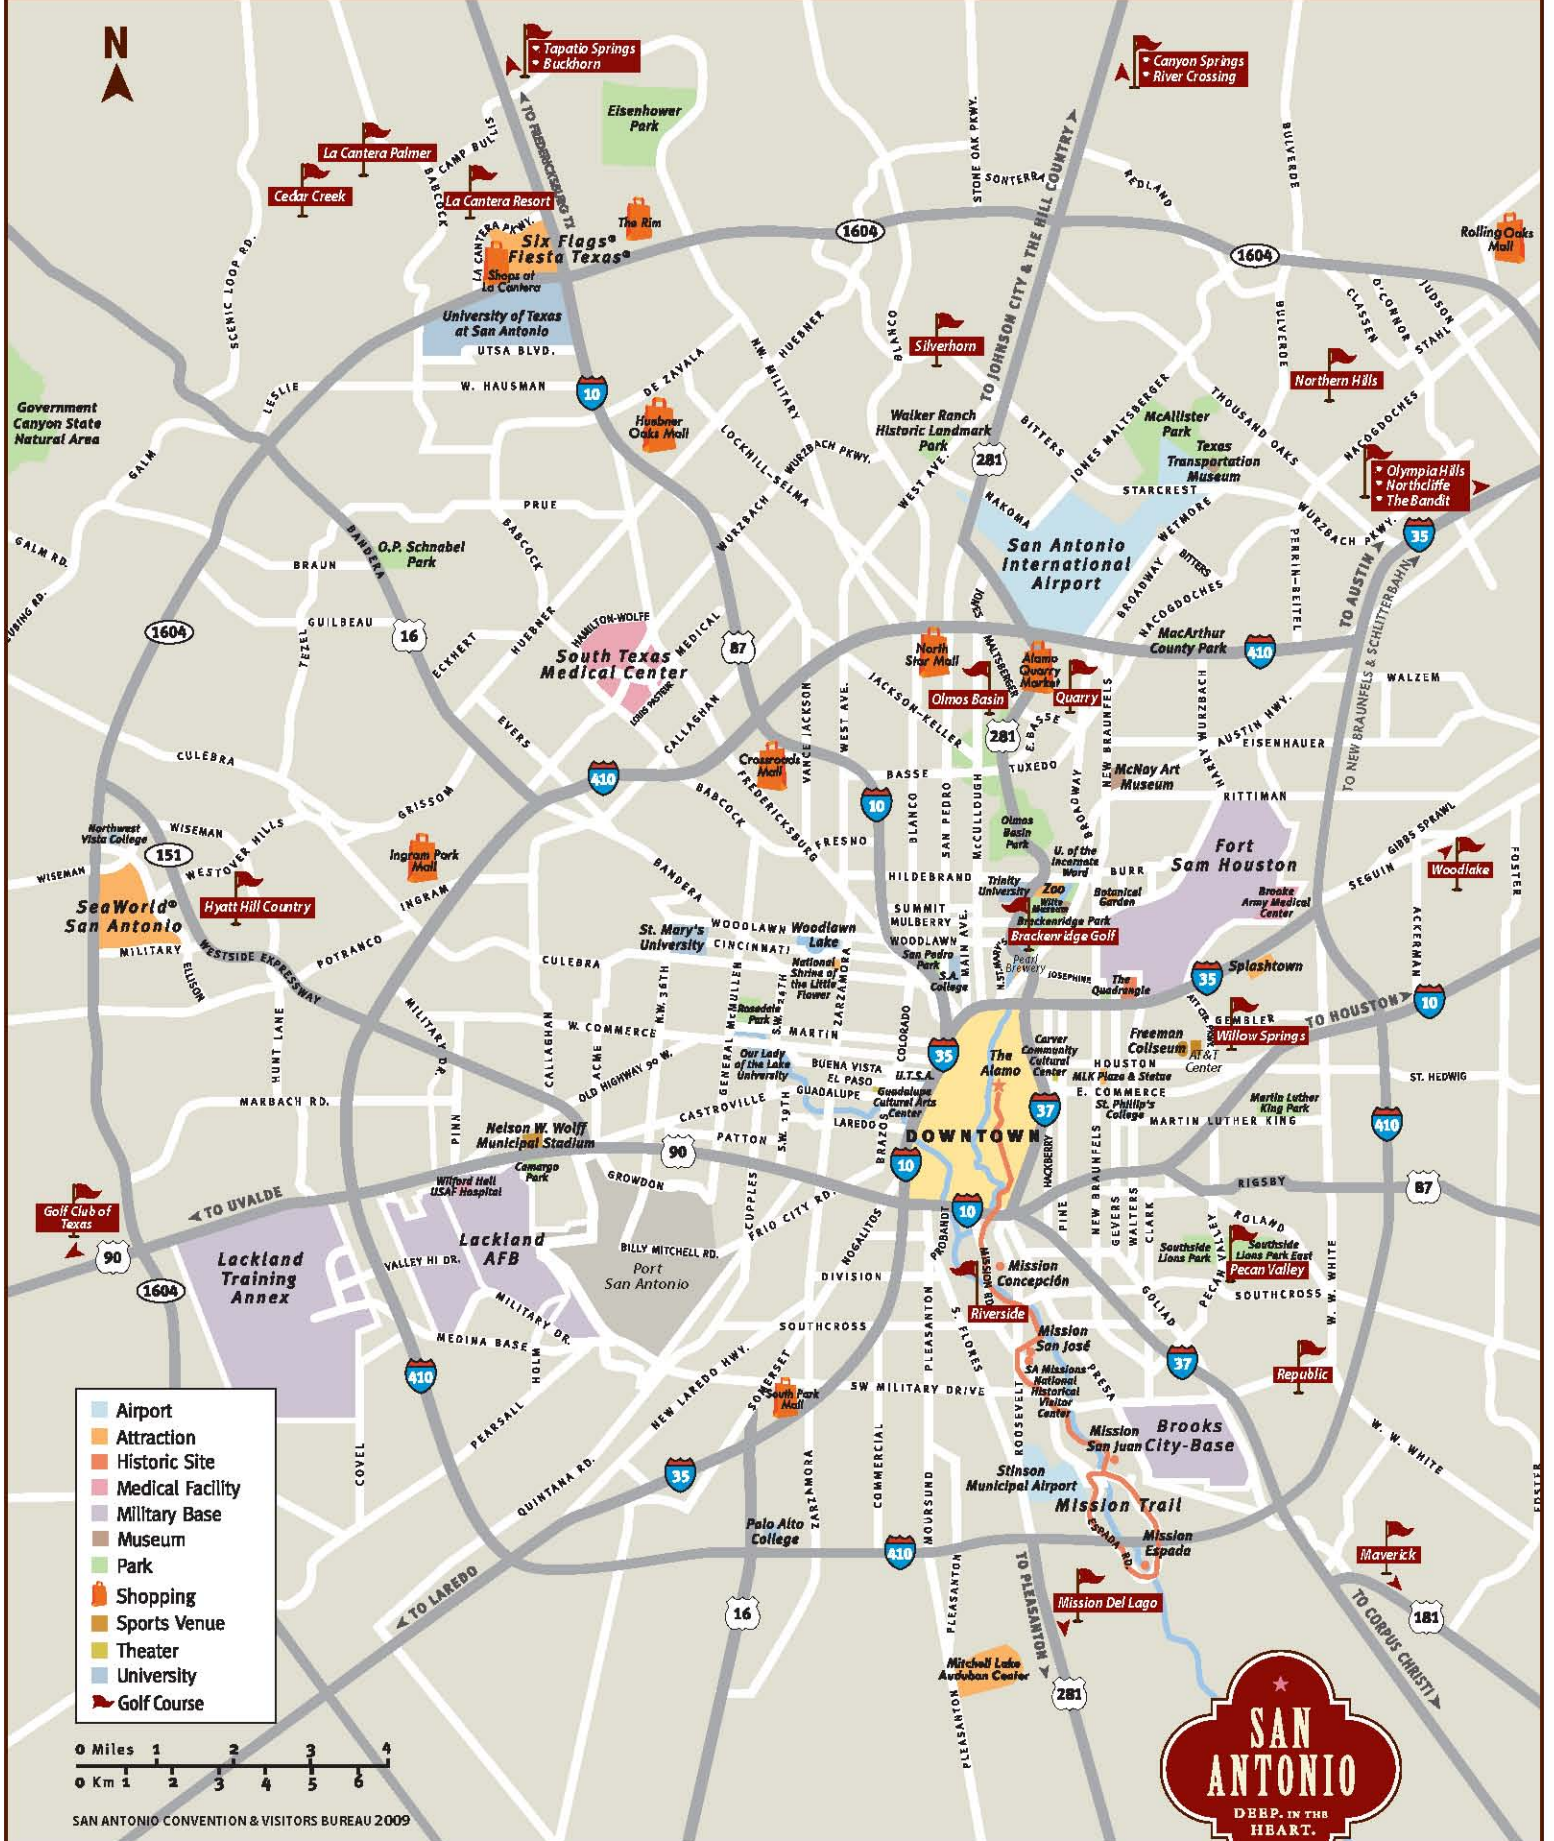

SAN ANTONIO METRO AREA

WELCOME TO SAN ANTONIO! FOR MAPS OF THE RIVER WALK, TRANSPORTATION ROUTES, AND INFORMATION ON CITY ATTRACTIONS, COME BY OR CALL THE VISITOR CENTER AT 317 ALAMO PLAZA DIRECTLY ACROSS FROM THE ALAMO | TOLL FREE (800) 447-3372. MAP COMPLIMENTS OF THE SAN ANTONIO CONVENTION & VISITORS BUREAU.

VISITSANANTONIO.COM